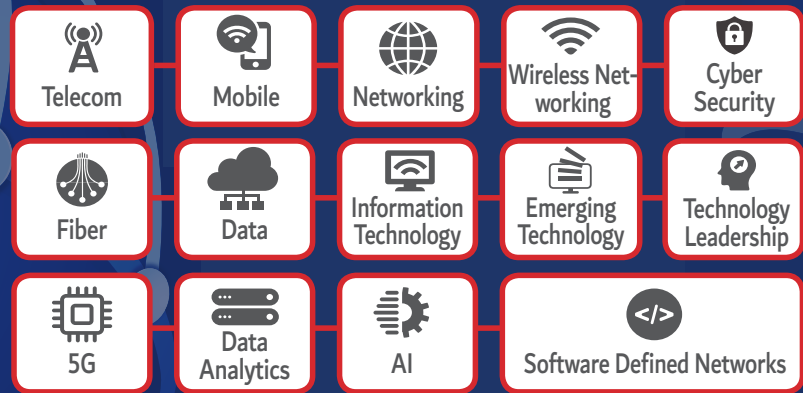

IBEW APPROVED EDUCATION

- Online Courses
- Badges
- Certificates
- Associate's, Bachelor's and Master's Degrees

NACTEL education partner, Pace University, offers online credentials to support individuals with the knowledge and tools to meet the communications workforce needs of today and tomorrow

NACTEL Creates Online Education Solutions to Move the Communications Workforce Forward

**RATED #1 SCHOOL
IN UPWARD
ECONOMIC MOBILITY**

100% of students would recommend
the program to a co-worker or friend